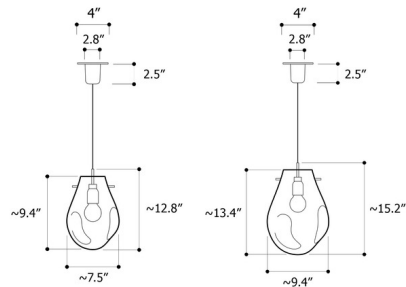

By Bomma

Description

The Soap Pendant offers the magic of iridescence, the characteristic features of a soap bubble. When lit, their metallic sheen magically transforms to iridescent and translucent. Each piece is mouth blown crystal with a metal coating, making each piece an original in both shape and color. Includes a 6 watt bulb, can take up to a 13 watt max. Made in the Czech Republic. Dimmable with a Triac dimmer. Note: Canopy provided (2.8 inch diameter) is smaller than standard US junction box. Ships with a white paintable j-box cover that fits over a standard 4 inch US canopy.

Specifications

COLOR Silver
BODY FINISH Brushed Silver
WATTAGE 6W
DIMMER Standard 120V
DIMENSIONS 7.48"W x 12.8"H
BULB INCLUDED 1 x A19/Medium (E26)/6W/120V LED
COUNTRY OF ORIGIN Czech Republic

Technical Information

PRODUCT DIMENSIONS Cord Length: 98.4"
COLOR RENDERING 90 CRI
LAMP COLOR 2700K
LUMENS/WATT 100.00
LUMINOUS FLUX 600 lumens

Shown in brushed silver / silver

CLICK TO VIEW PRODUCT

Notes: