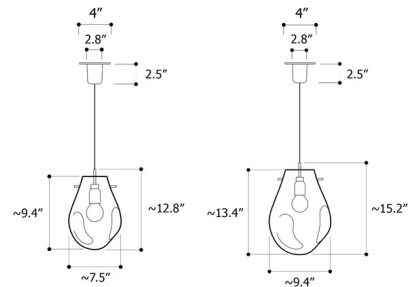

By Bomma

Description

The Soap Pendant offers the magic of iridescence, the characteristic features of a soap bubble. When lit, their metallic sheen magically transforms to iridescent and translucent. Each piece is mouth blown crystal with a metal coating, making each piece an original in both shape and color. Includes a 6 watt bulb, can take up to a 13 watt max. Made in the Czech Republic. Dimmable with a Triac dimmer. Note: Canopy provided (2.8 inch diameter) is smaller than standard US junction box. Ships with a white paintable j-box cover that fits over a standard 4 inch US canopy.

Specifications

COLOR Silver
BODY FINISH Brushed Silver
WATTAGE 6W
DIMMER Standard 120V
DIMENSIONS 7.48"W x 12.8"H
BULB INCLUDED 1 x A19/Medium (E26)/6W/120V LED
COUNTRY OF ORIGIN Czech Republic

Technical Information

PRODUCT DIMENSIONS Cord Length: 98.4"
COLOR RENDERING 90 CRI
LAMP COLOR 2700K
LUMENS/WATT 100.00
LUMINOUS FLUX 600 lumens

Shown in brushed silver / silver

CLICK TO VIEW PRODUCT

Notes: