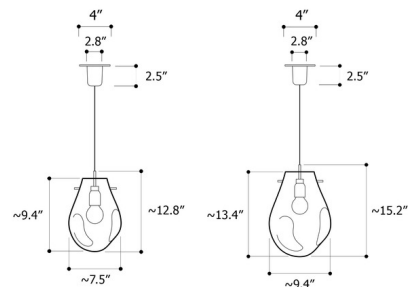

CLICK TO VIEW PRODUCT

Notes: