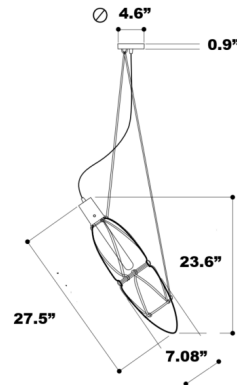

Specifications

COLOR	Clear
BODY FINISH	Black
WATTAGE	5W
DIMMER	Standard 120V
DIMENSIONS	7.08"W x 27.5"H
BULB NOT INCLUDED	1 x T10/Medium (E26)/5W/120V LED
OTHER BULB OPTIONS	1 x Edison Tube/Medium (E26)/120V LED
COUNTRY OF ORIGIN	Czech Republic

Technical Information

PRODUCT DIMENSIONS	Cord Length: 98.4"
COLOR RENDERING	90 CRI
LAMP COLOR	2700K
LUMENS/WATT	76.00
LUMINOUS FLUX	380 lumens

Shown in black / clear

CLICK TO VIEW PRODUCT

Notes: