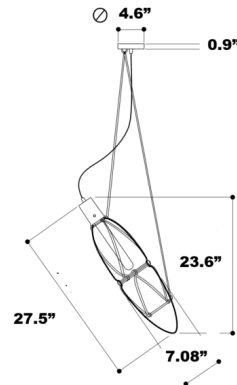

Specifications

COLOR Clear
BODY FINISH Black
WATTAGE 5W
DIMMER Standard 120V
DIMENSIONS 7.08"W x 27.5"H
BULB NOT INCLUDED 1 x T10/Medium (E26)/5W/120V LED
OTHER BULB OPTIONS 1 x Edison Tube/Medium (E26)/120V LED
COUNTRY OF ORIGIN Czech Republic

Technical Information

PRODUCT DIMENSIONS Cord Length: 98.4"
COLOR RENDERING 90 CRI
LAMP COLOR 2700K
LUMENS/WATT 76.00
LUMINOUS FLUX 380 lumens

Shown in black / clear

CLICK TO VIEW PRODUCT

Notes: