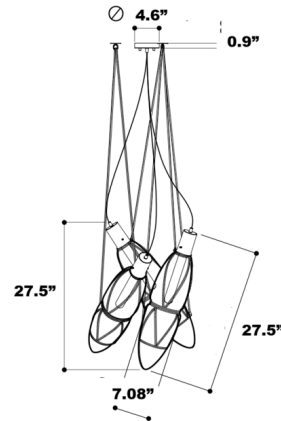

Specifications

COLOR	Clear
BODY FINISH	Black
WATTAGE	15W
DIMMER	Standard 120V
DIMENSIONS	7.08"W x 27.5"H
BULB NOT INCLUDED	3 x T10/Medium (E26)/5W/120V LED
OTHER BULB OPTIONS	3 x Edison Tube/Medium (E26)/120V LED
COUNTRY OF ORIGIN	Czech Republic

Technical Information

PRODUCT DIMENSIONS	Cord Length: 98.4"
COLOR RENDERING	90 CRI
LAMP COLOR	2700K
LUMENS/WATT	76.00
LUMINOUS FLUX	380 lumens

Shown in black / clear

CLICK TO VIEW PRODUCT

Notes: