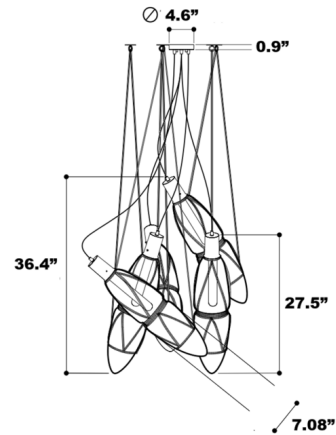

Specifications

COLOR	Clear
BODY FINISH	Black
WATTAGE	25W
DIMMER	Standard 120V
DIMENSIONS	7.08"W x 36.4"H
BULB NOT INCLUDED	5 x T10/Medium (E26)/5W/120V LED
OTHER BULB OPTIONS	1 x Edison Tube/Medium (E26)/120V LED
COUNTRY OF ORIGIN	Czech Republic

Technical Information

PRODUCT DIMENSIONS	Cord Length: 98.4"
COLOR RENDERING	90 CRI
LAMP COLOR	2700K
LUMENS/WATT	76.00
LUMINOUS FLUX	380 lumens

Shown in black / clear

CLICK TO VIEW PRODUCT

Notes: