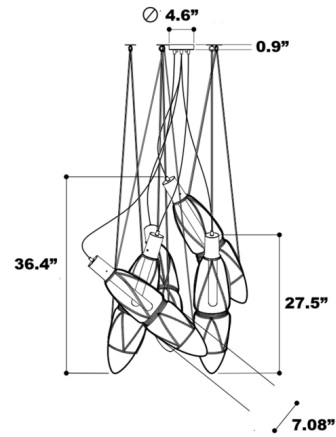

Specifications

COLOR	Clear
BODY FINISH	Black
WATTAGE	25W
DIMMER	Standard 120V
DIMENSIONS	7.08"W x 36.4"H
BULB NOT INCLUDED	5 x T10/Medium (E26)/5W/120V LED
OTHER BULB OPTIONS	1 x Edison Tube/Medium (E26)/120V LED
COUNTRY OF ORIGIN	Czech Republic

Technical Information

PRODUCT DIMENSIONS	Cord Length: 98.4"
COLOR RENDERING	90 CRI
LAMP COLOR	2700K
LUMENS/WATT	76.00
LUMINOUS FLUX	380 lumens

Shown in black / clear

CLICK TO VIEW PRODUCT

Notes: