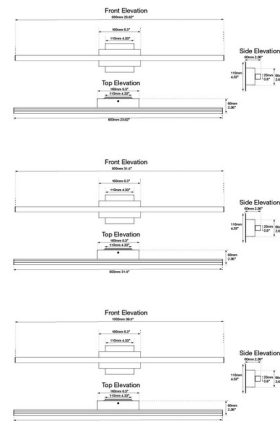

Lightology

lightology.com
866-954-4489
04-10-26

Project: _____
Company: _____
Location: _____ Fixture Type: _____
SPEC #: **ABR582869**
Approved On: _____ Approved By: _____

Foil LED Bathroom Vanity Light By Abra Lighting

Description

The Foil LED Bathroom Vanity Wall Light is produced from hand brushed aluminum to provide a unique textured look with a White acrylic diffuser. Mountable horizontally or vertically. Fully dimmable. Available in three sizes with a Chrome or Brushed Aluminum finish. One 120 volt LED module is included. Small: 12 watt - 23.8 inch width x 4.5 inch height x 2.2 inch depth. Medium: 16 watt - 31.5 inch width x 4.5 inch height x 2.2 inch depth. Large: 20 watt - 39.5 inch width x 4.5 inch height x 2.2 inch depth. ETL listed. Suitable for damp locations.

Specifications

COLOR	White
BODY FINISH	Brushed Aluminum
WATTAGE	12W
DIMMER	Dimmable
DIMENSIONS	23.8"W x 4.5"H x 2.2"D
INTEGRATED LED MODULE	1 x LED/12W/120V LED
COUNTRY OF ORIGIN	China

Technical Information

LAMP LIFE	50000 hours
COLOR RENDERING	90 CRI
LAMP COLOR	3000K
LUMENS/WATT	80.00
LUMINOUS FLUX	960 lumens

Shown in brushed aluminum / white

CLICK TO VIEW PRODUCT

Notes: