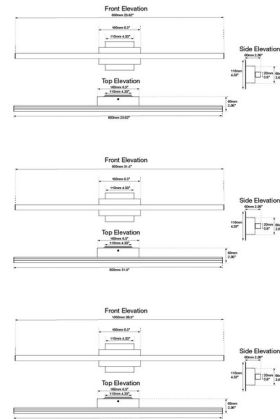

Lightology

lightology.com
866-954-4489
06-15-26

Project: _____
Company: _____
Location: _____ Fixture Type: _____
SPEC #: **ABR582869**
Approved On: _____ Approved By: _____

Foil LED Bathroom Vanity Light By Abra Lighting

Description

The Foil LED Bathroom Vanity Wall Light is produced from hand brushed aluminum to provide a unique textured look with a White acrylic diffuser. Mountable horizontally or vertically. Fully dimmable. Available in three sizes with a Chrome or Brushed Aluminum finish. One 120 volt LED module is included. Small: 12 watt - 23.8 inch width x 4.5 inch height x 2.2 inch depth. Medium: 16 watt - 31.5 inch width x 4.5 inch height x 2.2 inch depth. Large: 20 watt - 39.5 inch width x 4.5 inch height x 2.2 inch depth. ETL listed. Suitable for damp locations.

Specifications

COLOR	White
BODY FINISH	Brushed Aluminum
WATTAGE	12W
DIMMER	Dimmable
DIMENSIONS	23.8"W x 4.5"H x 2.2"D
INTEGRATED LED MODULE	1 x LED/12W/120V LED
COUNTRY OF ORIGIN	China

Technical Information

LAMP LIFE	50000 hours
COLOR RENDERING	90 CRI
LAMP COLOR	3000K
LUMENS/WATT	80.00
LUMINOUS FLUX	960 lumens

Shown in brushed aluminum / white

CLICK TO VIEW PRODUCT

Notes: