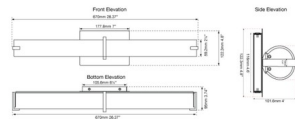

Lightology

lightology.com
866-954-4489
04-10-26

Project: _____

Company: _____

Location: _____ Fixture Type: _____

SPEC #: **ABR582900**

Approved On: _____ Approved By: _____

Squire Round LED Bathroom Vanity Light

By Abra Lighting

Description

The Squire Round LED Bathroom Vanity Light can provide flexibility for your lighting design with the round diffuser tube in Opal glass with Brushed Nickel or Chrome finish. Mountable horizontally or vertically. Fully dimmable. Available in three sizes. One 120 volt LED module is included. ETL listed, damp locations. ADA compliant.

Specifications

COLOR	Opal
BODY FINISH	Brushed Nickel
WATTAGE	32W
DIMMER	Low Voltage Electronic
DIMENSIONS	26.4"W x 4.5"H x 3.75"D
INTEGRATED LED MODULE	1 x LED/32W/120V LED
COUNTRY OF ORIGIN	China

Technical Information

LAMP LIFE	50000 hours
COLOR RENDERING	90 CRI
LAMP COLOR	3000K
LUMENS/WATT	80.00
LUMINOUS FLUX	2560 lumens

Shown in brushed nickel / opal

CLICK TO VIEW PRODUCT

Notes: