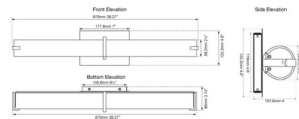

Lightology

lightology.com
866-954-4489
06-19-26

Project: _____

Company: _____

Location: _____ Fixture Type: _____

SPEC #: **ABR582900**

Approved On: _____ Approved By: _____

Squire Round LED Bathroom Vanity Light

By Abra Lighting

Description

The Squire Round LED Bathroom Vanity Light can provide flexibility for your lighting design with the round diffuser tube in Opal glass with Brushed Nickel or Chrome finish. Mountable horizontally or vertically. Fully dimmable. Available in three sizes. One 120 volt LED module is included. ETL listed, damp locations. ADA compliant.

Specifications

COLOR	Opal
BODY FINISH	Brushed Nickel
WATTAGE	32W
DIMMER	Low Voltage Electronic
DIMENSIONS	26.4"W x 4.5"H x 3.75"D
INTEGRATED LED MODULE	1 x LED/32W/120V LED
COUNTRY OF ORIGIN	China

Technical Information

LAMP LIFE	50000 hours
COLOR RENDERING	90 CRI
LAMP COLOR	3000K
LUMENS/WATT	80.00
LUMINOUS FLUX	2560 lumens

Shown in brushed nickel / opal

CLICK TO VIEW PRODUCT

Notes: