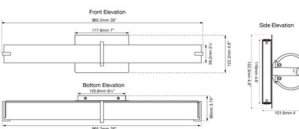

Lightology

lightology.com
866-954-4489
06-19-26

Project: _____

Company: _____

Location: _____ Fixture Type: _____

SPEC #: **ABR582900**

Approved On: _____ Approved By: _____

Squire Round LED Bathroom Vanity Light

By Abra Lighting

Description

The Squire Round LED Bathroom Vanity Light can provide flexibility for your lighting design with the round diffuser tube in Opal glass with Brushed Nickel or Chrome finish. Mountable horizontally or vertically. Fully dimmable. Available in three sizes. One 120 volt LED module is included. ETL listed, damp locations. ADA compliant.

Specifications

COLOR	Opal
BODY FINISH	Brushed Nickel
WATTAGE	32W
DIMMER	Low Voltage Electronic
DIMENSIONS	26.4"W x 4.5"H x 3.75"D
INTEGRATED LED MODULE	1 x LED/32W/120V LED
COUNTRY OF ORIGIN	China

Technical Information

LAMP LIFE	50000 hours
COLOR RENDERING	90 CRI
LAMP COLOR	3000K
LUMENS/WATT	80.00
LUMINOUS FLUX	2560 lumens

Shown in brushed nickel / opal

CLICK TO VIEW PRODUCT

Notes: