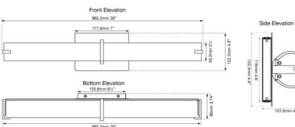

Lightology

lightology.com
866-954-4489
04-10-26

Project: _____

Company: _____

Location: _____ Fixture Type: _____

SPEC #: **ABR582900**

Approved On: _____ Approved By: _____

Squire Round LED Bathroom Vanity Light

By Abra Lighting

Description

The Squire Round LED Bathroom Vanity Light can provide flexibility for your lighting design with the round diffuser tube in Opal glass with Brushed Nickel or Chrome finish. Mountable horizontally or vertically. Fully dimmable. Available in three sizes. One 120 volt LED module is included. ETL listed, damp locations. ADA compliant.

Specifications

COLOR	Opal
BODY FINISH	Brushed Nickel
WATTAGE	32W
DIMMER	Low Voltage Electronic
DIMENSIONS	26.4"W x 4.5"H x 3.75"D
INTEGRATED LED MODULE	1 x LED/32W/120V LED
COUNTRY OF ORIGIN	China

Technical Information

LAMP LIFE	50000 hours
COLOR RENDERING	90 CRI
LAMP COLOR	3000K
LUMENS/WATT	80.00
LUMINOUS FLUX	2560 lumens

Shown in brushed nickel / opal

CLICK TO VIEW PRODUCT

Notes: