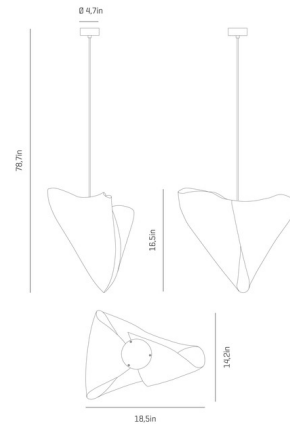

### Description

The Ballet Elance Pendant is made from the Arturo Alvarez exclusive material, SIMETECH. Its shape is formed by the superposition of its vertexes, allowing freedom of flexibility in the material. Its asymmetry makes its forms change depending on the point of view.

### Specifications

COLOR	White
BODY FINISH	Stainless Steel
WATTAGE	12W
DIMMER	Standard 120V
DIMENSIONS	18.5"W x 16.5"H x 14.2"D
BULB NOT INCLUDED	1 x A19/Medium (E26)/12W/120V LED
COUNTRY OF ORIGIN	Spain

### Technical Information

PRODUCT DIMENSIONS	Cord Length: 78.7"
--------------------	--------------------

Shown in stainless steel / white

CLICK TO VIEW PRODUCT

Notes: