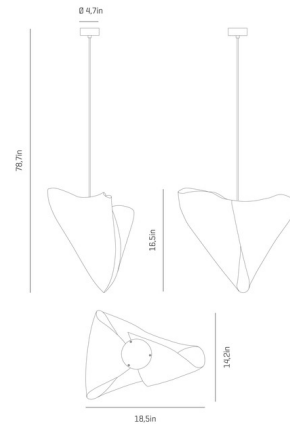

By a-emotional light

Description

The Ballet Elance Pendant is made from the Arturo Alvarez exclusive material, SIMETECH. Its shape is formed by the superposition of its vertexes, allowing freedom of flexibility in the material. Its asymmetry makes its forms change depending on the point of view.

Specifications

COLOR White
BODY FINISH Stainless Steel
WATTAGE 12W
DIMMER Standard 120V
DIMENSIONS 18.5"W x 16.5"H x 14.2"D
BULB NOT INCLUDED 1 x A19/Medium (E26)/12W/120V LED
COUNTRY OF ORIGIN Spain

Technical Information

PRODUCT DIMENSIONS Cord Length: 78.7"

Shown in stainless steel / white

CLICK TO VIEW PRODUCT

Notes: