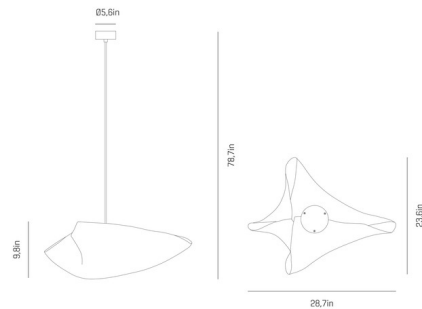

By a-emotional light

Description

The Ballet Plie Pendant is made from the Arturo Alvarez exclusive material, SIMETECH. Its shape is formed by the superposition of its vertexes, allowing freedom of flexibility in the material. Its asymmetry makes its forms change depending on the point of view.

Shown in stainless steel / white

Specifications

COLOR	White
BODY FINISH	Stainless Steel
WATTAGE	12W
DIMMER	Standard 120V
DIMENSIONS	28.7"W x 9.8"H x 23.6"D
BULB NOT INCLUDED	1 x A19/Medium (E26)/12W/120V LED
COUNTRY OF ORIGIN	Spain

Technical Information

PRODUCT DIMENSIONS	Canopy: 5.6" diameter
--------------------	-----------------------

CLICK TO VIEW PRODUCT

Notes: