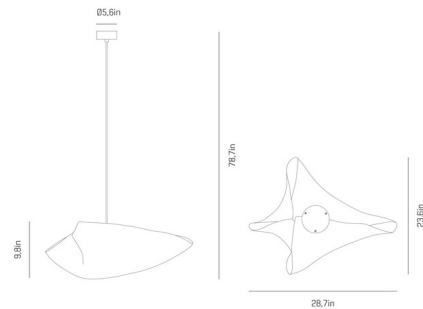

By a-emotional light

Description

The Ballet Plie Pendant is made from the Arturo Alvarez exclusive material, SIMETECH. Its shape is formed by the superposition of its vertexes, allowing freedom of flexibility in the material. Its asymmetry makes its forms change depending on the point of view.

Shown in stainless steel / white

Specifications

COLOR	White
BODY FINISH	Stainless Steel
WATTAGE	12W
DIMMER	Standard 120V
DIMENSIONS	28.7"W x 9.8"H x 23.6"D
BULB NOT INCLUDED	1 x A19/Medium (E26)/12W/120V LED
COUNTRY OF ORIGIN	Spain

Technical Information

PRODUCT DIMENSIONS	Canopy: 5.6" diameter
--------------------	-----------------------

CLICK TO VIEW PRODUCT

Notes: