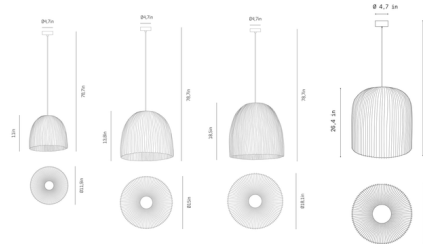

### Description

The Onn Pendant evokes the feeling of the sea: shells, seaweed, and corals. The dome-shaped shade is crafted from painted stainless steel mesh with a ridged texture, allowing some light to escape through the sides of the pendant for a soft, diffused glow. Note: Black shade color is only available in 26 inch size. Beige shade color is only available in 11.9 inch size. Taupe shade color is only available in 11.9 and 18.1 inch sizes.

### Specifications

COLOR	White
BODY FINISH	Nickel Plated
WATTAGE	12W
DIMMER	Standard 120V
DIMENSIONS	15"W x 13.8"H
BULB NOT INCLUDED	1 x A19/Medium (E26)/12W/120V LED
COUNTRY OF ORIGIN	Spain

### Technical Information

PRODUCT DIMENSIONS	Cord Length: 78.7"
--------------------	--------------------

CLICK TO VIEW PRODUCT

Notes: