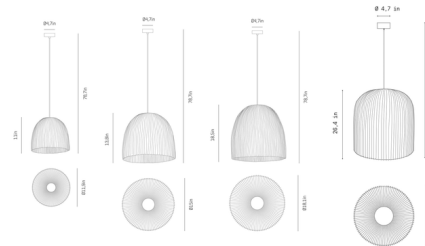

Description

The Onn Pendant evokes the feeling of the sea: shells, seaweed, and corals. The dome-shaped shade is crafted from painted stainless steel mesh with a ridged texture, allowing some light to escape through the sides of the pendant for a soft, diffused glow. Note: Black shade color is only available in 26 inch size. Beige shade color is only available in 11.9 inch size. Taupe shade color is only available in 11.9 and 18.1 inch sizes.

Shown in nickel plated / white

Specifications

COLOR	White
BODY FINISH	Nickel Plated
WATTAGE	36W
DIMMER	Standard 120V
DIMENSIONS	18.1"W x 18.5"H
BULB NOT INCLUDED	3 x A19/Medium (E26)/12W/120V LED
COUNTRY OF ORIGIN	Spain