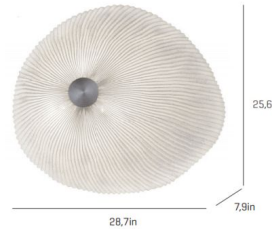

## Onn Wall / Ceiling Light

By a-emotional light

### Description

The Onn Pendant evokes the feeling of the sea: shells, seaweed, and corals. The slightly irregular dome-shaped shade is crafted from painted stainless steel mesh with a ridged texture, allowing some light to escape for a soft, diffused glow. Note: The integrated LED lighting option is only available in 19.7 inch size.

### Specifications

COLOR	White
BODY FINISH	Stainless Steel
WATTAGE	8W
DIMMER	Standard 120V
DIMENSIONS	19.7"W x 16.5"H x 6.3"D
BULB NOT INCLUDED	1 x A19/Medium (E26)/8W/120V LED
COUNTRY OF ORIGIN	Spain

CLICK TO VIEW PRODUCT