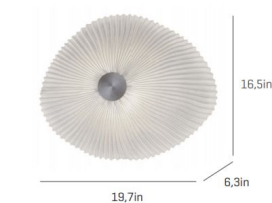

### Description

The Onn Pendant evokes the feeling of the sea: shells, seaweed, and corals. The slightly irregular dome-shaped shade is crafted from painted stainless steel mesh with a ridged texture, allowing some light to escape for a soft, diffused glow. Note: The integrated LED lighting option is only available in 19.7 inch size.

### Specifications

COLOR	White
BODY FINISH	Stainless Steel
WATTAGE	8W
DIMMER	Standard 120V
DIMENSIONS	19.7"W x 16.5"H x 6.3"D
BULB NOT INCLUDED	1 x A19/Medium (E26)/8W/120V LED
COUNTRY OF ORIGIN	Spain

CLICK TO VIEW PRODUCT