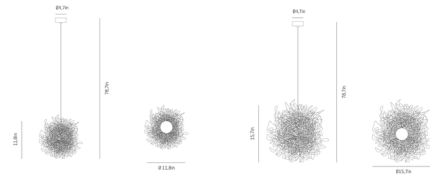

By a-emotional light

Description

The Pili Pendant features a single White painted stainless steel thread interwoven, creating random volumes, full of charm and mystery, through which the whimsical light escapes.

Shown in stainless steel / white

Specifications

COLOR	White
BODY FINISH	Stainless Steel
WATTAGE	13W
DIMMER	Standard 120V
DIMENSIONS	15.7"W x 15.7"H
BULB NOT INCLUDED	1 x A19/Medium (E26)/13W/120V LED
COUNTRY OF ORIGIN	Spain