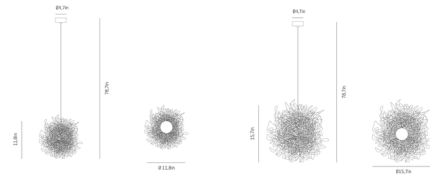

### Description

The Pili Pendant features a single White painted stainless steel thread interwoven, creating random volumes, full of charm and mystery, through which the whimsical light escapes.

Shown in stainless steel / white

### Specifications

COLOR	White
BODY FINISH	Stainless Steel
WATTAGE	13W
DIMMER	Standard 120V
DIMENSIONS	15.7"W x 15.7"H
BULB NOT INCLUDED	1 x A19/Medium (E26)/13W/120V LED
COUNTRY OF ORIGIN	Spain

CLICK TO VIEW PRODUCT