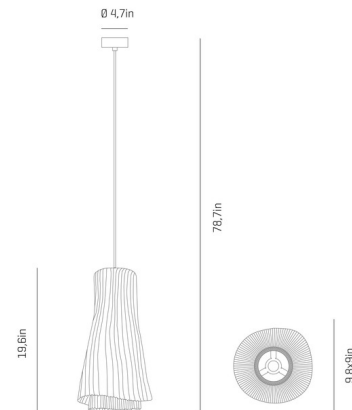

By a-emotional light

Description

The Tempo Andante Pendant brings a decorative elegance to your interior space. Crafted from painted stainless steel mesh that is carefully pleated to form two overlapping layers giving the lamp a sense of dimension while casting warm light across the room.

Shown in stainless steel / white

Specifications

COLOR	White
BODY FINISH	Stainless Steel
WATTAGE	12W
DIMMER	Standard 120V
DIMENSIONS	9.8"W x 19.6"H x 9"D
BULB NOT INCLUDED	1 x A19/Medium (E26)/12W/120V LED
COUNTRY OF ORIGIN	Spain