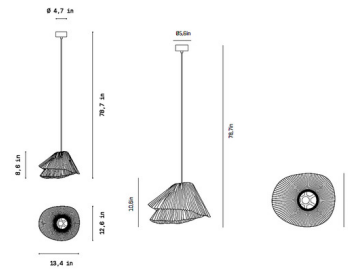

By a-emotional light

Description

The Tempo Vivace Pendant brings a decorative elegance to your interior space. Crafted from painted stainless steel mesh that is carefully pleated to form two overlapping layers giving the lamp a sense of dimension while casting warm shadows of light across your room.

Shown in stainless steel / white

Specifications

COLOR White
BODY FINISH Stainless Steel
WATTAGE 12W
DIMMER Standard 120V
DIMENSIONS 16.9"W x 10.6"H x 15.3"D
BULB NOT INCLUDED 1 x A19/Medium (E26)/12W/120V LED
COUNTRY OF ORIGIN Spain

Technical Information

PRODUCT DIMENSIONS Canopy: 4.7" diameter

CLICK TO VIEW PRODUCT

Notes: