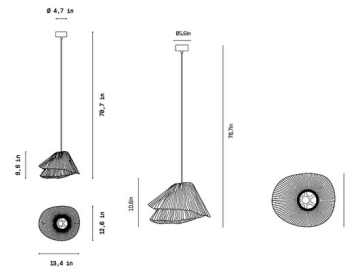

### Description

The Tempo Vivace Pendant brings a decorative elegance to your interior space. Crafted from painted stainless steel mesh that is carefully pleated to form two overlapping layers giving the lamp a sense of dimension while casting warm shadows of light across your room.

### Specifications

COLOR	White
BODY FINISH	Stainless Steel
WATTAGE	12W
DIMMER	Standard 120V
DIMENSIONS	16.9"W x 10.6"H x 15.3"D
BULB NOT INCLUDED	1 x A19/Medium (E26)/12W/120V LED
COUNTRY OF ORIGIN	Spain

### Technical Information

PRODUCT DIMENSIONS	Canopy: 4.7" diameter
--------------------	-----------------------

CLICK TO VIEW PRODUCT

Notes: