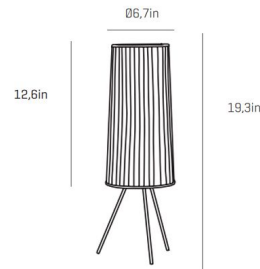

By a-emotional light

Description

The Ura Table Lamp features delicately folded shapes that mimic the shapes found in nature. When combined with other fixtures from the Ura family they create a harmonious union that shrinks and expands while keeping a subtle lightness.

Specifications

COLOR White
BODY FINISH Stainless Steel
WATTAGE 12W
DIMMER N/A
DIMENSIONS 6.7"W x 19.3"H
BULB NOT INCLUDED 1 x A19/Medium (E26)/12W/120V LED
COUNTRY OF ORIGIN Spain

Notes:

Shown in stainless steel / white