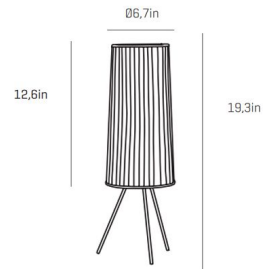

By a-emotional light

Description

The Ura Table Lamp features delicately folded shapes that mimic the shapes found in nature. When combined with other fixtures from the Ura family they create a harmonious union that shrinks and expands while keeping a subtle lightness.

Shown in stainless steel / white

Specifications

COLOR	White
BODY FINISH	Stainless Steel
WATTAGE	12W
DIMMER	N/A
DIMENSIONS	6.7"W x 19.3"H
BULB NOT INCLUDED	1 x A19/Medium (E26)/12W/120V LED
COUNTRY OF ORIGIN	Spain