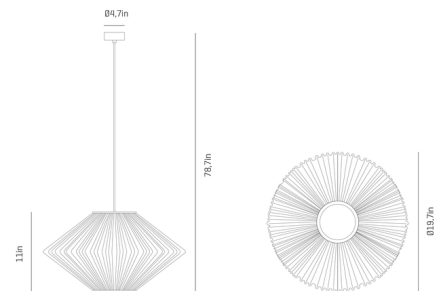

By a-emotional light

Description

The Ura 1 Pendant features delicately folded shapes that mimic the shapes found in nature. When combined with other fixtures from the Ura family they create a harmonious union that shrinks and expands while keeping a subtle lightness.

Shown in stainless steel / white

Specifications

COLOR	White
BODY FINISH	Stainless Steel
WATTAGE	12W
DIMMER	Standard 120V
DIMENSIONS	19.7"W x 11"H
BULB NOT INCLUDED	1 x A19/Medium (E26)/12W/120V LED
COUNTRY OF ORIGIN	Spain