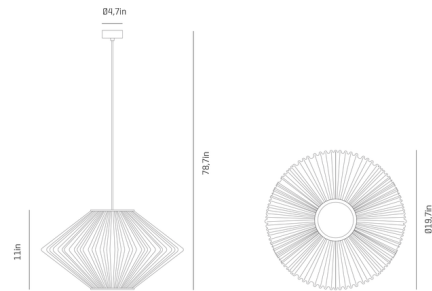

By a-emotional light

Description

The Ura 1 Pendant features delicately folded shapes that mimic the shapes found in nature. When combined with other fixtures from the Ura family they create a harmonious union that shrinks and expands while keeping a subtle lightness.

Shown in stainless steel / white

Specifications

COLOR	White
BODY FINISH	Stainless Steel
WATTAGE	12W
DIMMER	Standard 120V
DIMENSIONS	19.7"W x 11"H
BULB NOT INCLUDED	1 x A19/Medium (E26)/12W/120V LED
COUNTRY OF ORIGIN	Spain