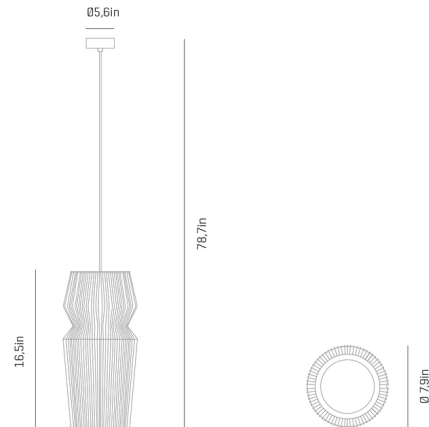

By a-emotional light

Description

The Ura 2 Pendant features delicately folded shapes that mimic the shapes found in nature. When combined with other fixtures from the Ura family they create a harmonious union that shrinks and expands while keeping a subtle lightness.

Specifications

COLOR White
BODY FINISH Stainless Steel
WATTAGE 12W
DIMMER Standard 120V
DIMENSIONS 7.9"W x 16.5"H
BULB NOT INCLUDED 1 x A19/Medium (E26)/12W/120V LED
COUNTRY OF ORIGIN Spain

Technical Information

PRODUCT DIMENSIONS Cable Length: 78.7"

Shown in stainless steel / white

CLICK TO VIEW PRODUCT

Notes: