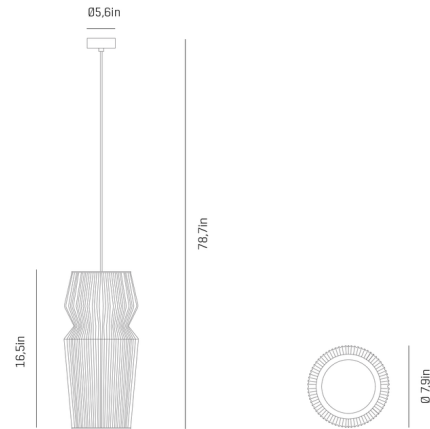

### Description

The Ura 2 Pendant features delicately folded shapes that mimic the shapes found in nature. When combined with other fixtures from the Ura family they create a harmonious union that shrinks and expands while keeping a subtle lightness.

### Specifications

COLOR	White
BODY FINISH	Stainless Steel
WATTAGE	12W
DIMMER	Standard 120V
DIMENSIONS	7.9"W x 16.5"H
BULB NOT INCLUDED	1 x A19/Medium (E26)/12W/120V LED
COUNTRY OF ORIGIN	Spain

### Technical Information

PRODUCT DIMENSIONS	Cable Length: 78.7"
--------------------	---------------------

Shown in stainless steel / white

CLICK TO VIEW PRODUCT

Notes: