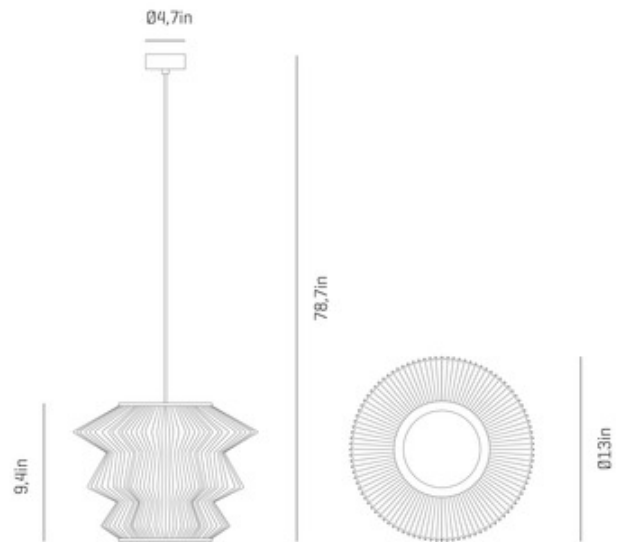

BRAND

a-emotional light

DESCRIPTION

The Ura 3 Pendant features delicately folded shapes that mimic forms found in nature. When combined with other fixtures from the Ura family they create a harmonious union that shrinks and expands while keeping a subtle lightness.

Shown in: Stainless Steel / White

SHADE COLOR	White
BODY FINISH	Stainless Steel
WATTAGE	12W
DIMMER	Standard 120V
DIMENSIONS	13"W x 9.4"H
BULB NOT INCLUDED	
LAMP	1 x A19/Medium (E26)/12W/120V LED

SPEC #

ALV583036