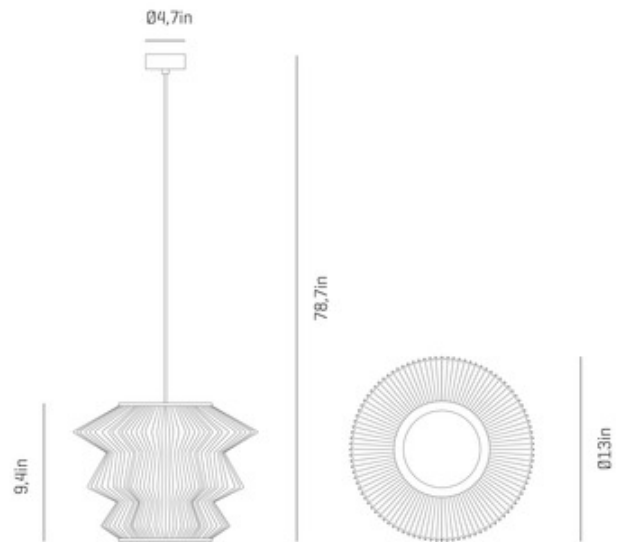

**BRAND** a-emotional light

**DESCRIPTION**

The Ura 3 Pendant features delicately folded shapes that mimic forms found in nature. When combined with other fixtures from the Ura family they create a harmonious union that shrinks and expands while keeping a subtle lightness.

Shown in: Stainless Steel / White

<b>SHADE COLOR</b>	White
<b>BODY FINISH</b>	Stainless Steel
<b>WATTAGE</b>	17W
<b>DIMMER</b>	Universal
<b>DIMENSIONS</b>	13"W x 9.4"H
<b>INTEGRATED LED MODULE</b>	
<b>LAMP</b>	1 x LED/17W/120-277V LED

*Technical Information*

<b>LUMINOUS FLUX</b>	1645 lumens
<b>LUMENS/WATT</b>	96.76
<b>LAMP COLOR</b>	2700K
<b>PRODUCT DIMENSIONS</b>	Cord Length: 78.7"

**SPEC #** ALV583037

COMPANY	PROJECT	FIXTURE TYPE	APPROVED BY	DATE