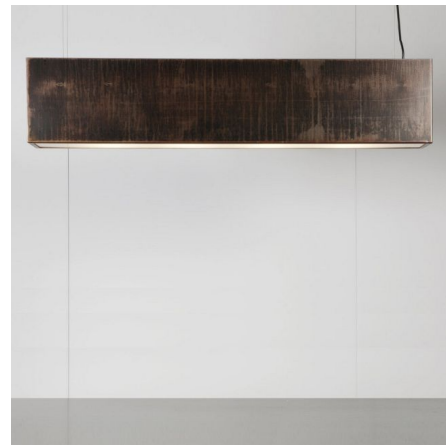

Lightology

lightology.com
866-954-4489
05-31-26

Project: _____
 Company: _____
 Location: _____ Fixture Type: _____
 SPEC #: **JBS583043**
 Approved On: _____ Approved By: _____

Light Three Linear Pendant By John Beck Steel

Description

Light Three Pendant blends sleek minimalism with industrial styling. The body is crafted of durable steel, with an integrated LED module that runs the length of the fixture. A frosted acrylic diffuser softens the light and reduces glare. Perfect for commercial and residential projects. Included canopy is a white finish. Canopy Options: End Feed Canopy- combined power cord and support cord on one end, with support cable on opposite end. 2-Point Center Canopy- support cables on both ends; separate power cable with center canopy.

Specifications

COLOR Brown Patina
 BODY FINISH White
 WATTAGE 24W
 DIMMER Low Voltage Electronic
 DIMENSIONS 48"L x 6"W x 10"H
 INTEGRATED LED MODULE 1 x LED/24W/120V LED

Technical Information

PRODUCT DIMENSIONS Power Cord: 96"
 COLOR RENDERING 95 CRI
 LAMP COLOR 3000K
 LUMENS/WATT 91.67
 LUMINOUS FLUX 2200 lumens

Shown in white / brown patina

CLICK TO VIEW PRODUCT

Notes: