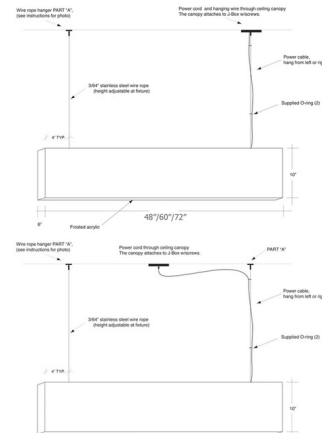

CLICK TO VIEW PRODUCT

Notes: