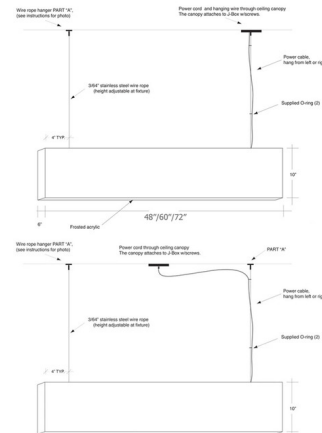

Lightology

lightology.com
866-954-4489
05-24-26

Project: _____
 Company: _____
 Location: _____ Fixture Type: _____
 SPEC #: **JBS583063**
 Approved On: _____ Approved By: _____

Light Three Linear Pendant By John Beck Steel

Description

Light Three Pendant blends sleek minimalism with industrial styling. The body is crafted of durable steel, with an integrated LED module that runs the length of the fixture. A frosted acrylic diffuser softens the light and reduces glare. Perfect for commercial and residential projects. Included canopy is a white finish. Canopy Options: End Feed Canopy- combined power cord and support cord on one end, with support cable on opposite end. 2-Point Center Canopy- support cables on both ends; separate power cable with center canopy.

Shown in white / natural black

Specifications

COLOR	Natural Black
BODY FINISH	White
WATTAGE	24W
DIMMER	Low Voltage Electronic
DIMENSIONS	48"L x 6"W x 10"H
INTEGRATED LED MODULE	1 x LED/24W/120V LED

Technical Information