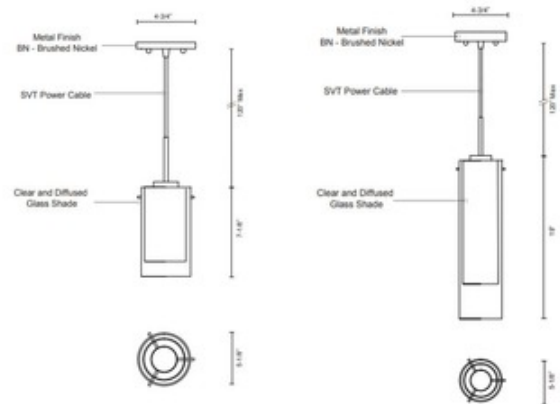

BRAND

Kuzco Lighting

DESCRIPTION

The Verona Pendant is a single LED pendant fixture with cylindrical Clear glass shade plus concentric cylindrical diffuse White inner shade with Brushed Nickel finish. Ideal for lighting over a small table or hang in multiples over work stations. Available in two sizes. ETL listed.

Shown in: Brushed Nickel / Clear / White

SHADE COLOR	Clear / White
BODY FINISH	Brushed Nickel
WATTAGE	9.5W
DIMMER	Low Voltage Electronic
DIMENSIONS	5.13"W x 7.13"H
LAMP	1 x LED/9.5W/120V LED

Technical Information

LUMINOUS FLUX	800 lumens
LUMENS/WATT	84.21
LAMP COLOR	3000 K
COLOR RENDERING	90 CRI
LAMP LIFE	50000 hours

ITEM NUMBER KZC583116

COMPANY	PROJECT	FIXTURE TYPE	APPROVED BY	DATE