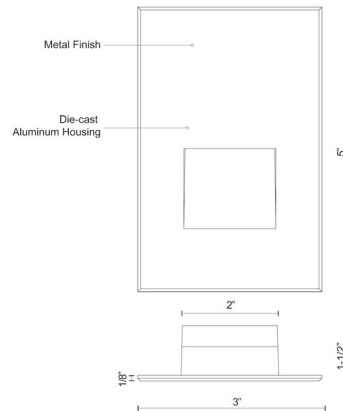

### Specifications

COLOR	N/A
BODY FINISH	Brushed Nickel
WATTAGE	4W
DIMMER	Low Voltage Electronic
DIMENSIONS	3"W x 5"H x 1.5"D
INTEGRATED LED MODULE	1 x LED/4W/120V LED

### Technical Information

FUNCTION	Shower/Wet Location
LAMP LIFE	50000 hours
COLOR RENDERING	90 CRI
LAMP COLOR	3000K
LUMENS/WATT	16.50
LUMINOUS FLUX	66 lumens

Shown in brushed nickel

CLICK TO VIEW PRODUCT