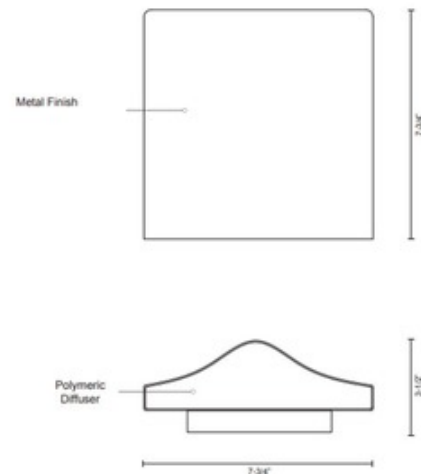

COMPANY	PROJECT	FIXTURE TYPE	APPROVED BY	DATE