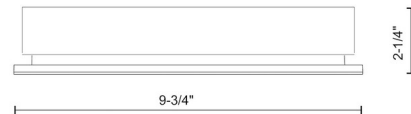

Lightology

lightology.com
866-954-4489
07-11-26

Project: _____

Company: _____

Location: _____ Fixture Type: _____

SPEC #: **KZC583134**

Approved On: _____ Approved By: _____

Bristol ER95610 Recessed Step Light By Kuzco Lighting

Description

The Bristol ER95610 Recessed Step Light is a 9-3/4 inch long exterior recessed light that is simple and beautiful. The rectangular die-cast aluminum housing acts as a border for the rectangle of LED light. Bristol's polymeric diffuser ensures you never have hot spots of light. Use in both exterior and interior locations. Requires either back-box with fixture ER9410-MBOX (Dry Location) or ER9410-CBOX (Wet Location). Back-box sold separately. ETL listed.

Specifications

COLOR . . . . . Frosted
BODY FINISH . . . . . Black
WATTAGE 8.5W
DIMMER . . . . . Low Voltage Electronic
DIMENSIONS . . . . . 9.75"W x 3.6"H x 4.5"D
INTEGRATED LED MODULE . . . . . 1 x LED/8.5W/120V LED

Technical Information

LAMP LIFE . . . . . 50000 hours
COLOR RENDERING . . . . . 90 CRI
LAMP COLOR 3000K
LUMENS/WATT 47.53
LUMINOUS FLUX . . . . . 404 lumens

Shown in black / frosted

CLICK TO VIEW PRODUCT

Notes: