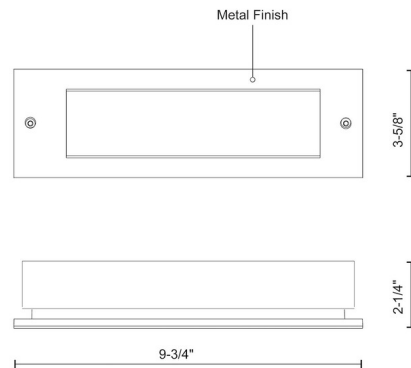

Lightology

lightology.com
866-954-4489
04-25-26

Project: _____

Company: _____

Location: _____ Fixture Type: _____

SPEC #: **KZC583134**

Approved On: _____ Approved By: _____

Bristol ER9410 Recessed Step Light By Kuzco Lighting

Description

The Bristol ER9410 Recessed Step Light is a 9-3/4 inch long exterior recessed light that is simple and beautiful. The rectangular die-cast aluminum housing acts as a border for the rectangle of LED light. Bristol's polymeric diffuser ensures you never have hot spots of light. Use in both exterior and interior locations. Requires either back-box with fixture ER9410-MBOX (Dry Location) or ER9410-CBOX (Wet Location). Back-box sold separately. ETL listed.

Specifications

COLOR . . . . . Frosted
BODY FINISH . . . . . Black
WATTAGE 8.5W
DIMMER . . . . . Low Voltage Electronic
DIMENSIONS . . . . . 9.75"W x 3.6"H x 4.5"D
INTEGRATED LED MODULE . . . . . 1 x LED/8.5W/120V LED

Technical Information

LAMP LIFE . . . . . 50000 hours
COLOR RENDERING . . . . . 90 CRI
LAMP COLOR 3000K
LUMENS/WATT 47.53
LUMINOUS FLUX . . . . . 404 lumens

Shown in black / frosted

CLICK TO VIEW PRODUCT

Notes: