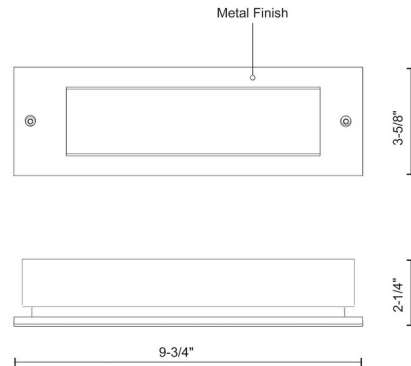

Description

The Bristol ER9410 Recessed Step Light is a 9-3/4 inch long exterior recessed light that is simple and beautiful. The rectangular die-cast aluminum housing acts as a border for the rectangle of LED light. Bristol's polymeric diffuser ensures you never have hot spots of light. Use in both exterior and interior locations. Requires either back-box with fixture ER9410-MBOX (Dry Location) or ER9410-CBOX (Wet Location). Back-box sold separately. ETL listed.

Specifications

COLOR Frosted
BODY FINISH Black
WATTAGE 8.5W
DIMMER Low Voltage Electronic
DIMENSIONS 9.75"W x 3.6"H x 4.5"D
INTEGRATED LED MODULE 1 x LED/8.5W/120V LED

Technical Information

LAMP LIFE 50000 hours
COLOR RENDERING 90 CRI
LAMP COLOR 3000K
LUMENS/WATT 47.53
LUMINOUS FLUX 404 lumens

Shown in black / frosted

CLICK TO VIEW PRODUCT

Notes: