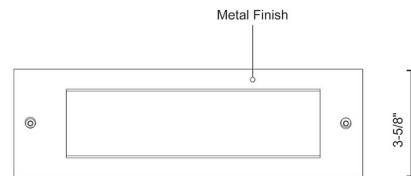

Lightology

lightology.com
866-954-4489
07-11-26

Project: _____

Company: _____

Location: _____ Fixture Type: _____

SPEC #: **KZC583134**

Approved On: _____ Approved By: _____

Bristol ER95610 Recessed Step Light By Kuzco Lighting

Description

The Bristol ER95610 Recessed Step Light is a 9-3/4 inch long exterior recessed light that is simple and beautiful. The rectangular die-cast aluminum housing acts as a border for the rectangle of LED light. Bristol's polymeric diffuser ensures you never have hot spots of light. Use in both exterior and interior locations. Requires either back-box with fixture ER9410-MBOX (Dry Location) or ER9410-CBOX (Wet Location). Back-box sold separately. ETL listed.

Specifications

COLOR . . . . . Frosted
BODY FINISH . . . . . Black
WATTAGE 8.5W
DIMMER . . . . . Low Voltage Electronic
DIMENSIONS . . . . . 9.75"W x 3.6"H x 4.5"D
INTEGRATED LED MODULE . . . . . 1 x LED/8.5W/120V LED

Technical Information

LAMP LIFE . . . . . 50000 hours
COLOR RENDERING . . . . . 90 CRI
LAMP COLOR 3000K
LUMENS/WATT 47.53
LUMINOUS FLUX . . . . . 404 lumens

Shown in black / frosted

CLICK TO VIEW PRODUCT

Notes: