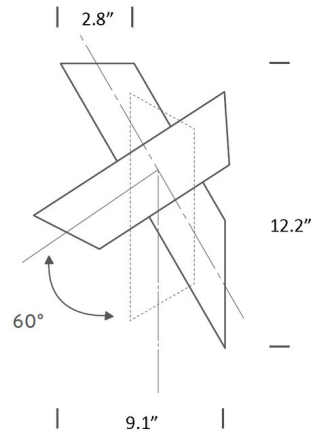

Shown in matte grey / opal

Specifications

COLOR	Opal
BODY FINISH	Matte Grey
WATTAGE	26W
DIMMER	Standard 120V
DIMENSIONS	5.6"W x 12.2"H x 9.1"D
INTEGRATED LED MODULE	2 x LED/13W/120V LED
COUNTRY OF ORIGIN	Italy