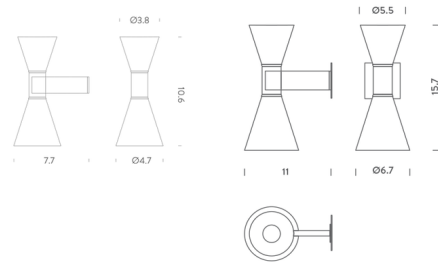

### Description

The Applique de Marseille Wall Sconce was designed by Le Corbusier for his own Paris apartment. The fixture's hourglass shape houses two bulbs to direct light both upward and downward, which is enhanced by a white interior to reflect light outwards. Includes square mounting plate to cover junction box.

### Specifications

COLOR . . . . . N/A  
BODY FINISH . . . . . Whitewash  
WATTAGE . . . . . 104W  
DIMMER . . . . . Standard 120V  
DIMENSIONS . . . . . 6.7"W x 15.7"H x 11"D  
BULB NOT INCLUDED . . . . . 2 x A19/Medium (E26)/52W/120V LED