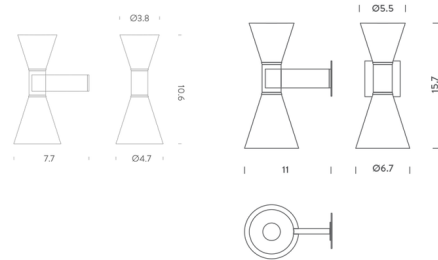

Description

The Applique de Marseille Wall Sconce was designed by Le Corbusier for his own Paris apartment. The fixture's hourglass shape houses two bulbs to direct light both upward and downward, which is enhanced by a white interior to reflect light outwards. Includes square mounting plate to cover junction box.

Shown in whitewash

Specifications

COLOR N/A
BODY FINISH Whitewash
WATTAGE 104W
DIMMER Standard 120V
DIMENSIONS 6.7"W x 15.7"H x 11"D
BULB NOT INCLUDED 2 x A19/Medium (E26)/52W/120V LED

CLICK TO VIEW PRODUCT