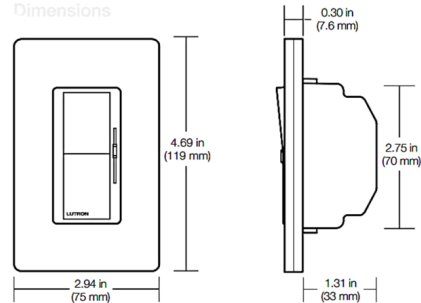

By Lutron

Description

The Diva 600W Magnetic Low Voltage (MLV) Dimmer features a large paddle switch with a linear-slide dimmer. Available in satin and gloss finishes. Designed for use in single pole applications. For 3-way and 4-way applications use Claro switches, sold separately. 450 watt maximum lamp load based on assumed 20% transformer loss. Features a built-in soft glow nightlight. The nightlight is best visible on the lighter color finishes. Note: Claro designer wall plates sold separately.

Shown in gloss light almond

Dimensions

Note: Requires a U.S. wallbox 2½ in (64 mm) deep minimum. Overall width and height dimensions shown are with a Claro wallplate (sold separately).

Specifications

COLOR	N/A
BODY FINISH	Gloss Light Almond
WATTAGE	450W
DIMMER	Low Voltage Magnetic
DIMENSIONS	2.94"W x 4.69"H x 1.31"D
BULB	N/A
COUNTRY OF ORIGIN	United States