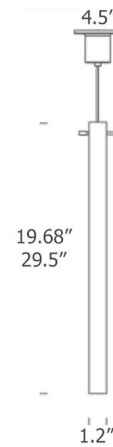

By Nemo

Description

The Canna Nuda Pendant brings a clean simple look to your interior space. The minimalist Sandblasted Glass tube casts warm shadows across your room. Available in two sizes. Canopy: 4.5 inch diameter.

Shown in satin nickel / sandblasted glass

Specifications

COLOR Sandblasted Glass
BODY FINISH Satin Nickel
WATTAGE 75W
DIMMER Standard 120V
DIMENSIONS 1.2"W x 19.68"H
BULB NOT INCLUDED 1 x JCD/G9/75W/120V Halogen
OTHER BULB OPTIONS 1 x JCD/G9/120V LED
COUNTRY OF ORIGIN Italy

Technical Information

PRODUCT DIMENSIONS Adjustable Cable Length: 118"

CLICK TO VIEW PRODUCT

Notes: