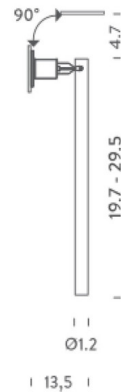

By Nemo

Description

The Canna Nuda Wall/Ceiling Semi Flush Light is a clean versatile piece, perfect in a variety of interior spaces. The minimalist Sandblasted Glass tube casts warm shadows across your room. Available in two sizes.

Shown in satin nickel

Specifications

COLOR	N/A
BODY FINISH	Satin Nickel
WATTAGE	75W
DIMMER	Standard 120V
DIMENSIONS	1.2"W x 19.7"H x 13.5"D
BULB NOT INCLUDED	1 x JCD/G9/75W/120V Halogen
OTHER BULB OPTIONS	1 x JCD/G9/120V LED
COUNTRY OF ORIGIN	Italy