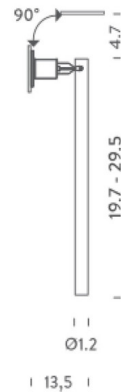

Lightology

lightology.com
866-954-4489
04-24-26

Project: _____

Company: _____

Location: _____ Fixture Type: _____

SPEC #: **NIL583202**

Approved On: _____ Approved By: _____

Canna Nuda Wall / Ceiling Light

By Nemo

Description

The Canna Nuda Wall/Ceiling Semi Flush Light is a clean versatile piece, perfect in a variety of interior spaces. The minimalist Sandblasted Glass tube casts warm shadows across your room. Available in two sizes.

Specifications

COLOR	N/A
BODY FINISH	Satin Nickel
WATTAGE	75W
DIMMER	Standard 120V
DIMENSIONS	1.2"W x 19.7"H x 13.5"D
BULB NOT INCLUDED	1 x JCD/G9/75W/120V Halogen
OTHER BULB OPTIONS	1 x JCD/G9/120V LED
COUNTRY OF ORIGIN	Italy

CLICK TO VIEW PRODUCT

Notes: