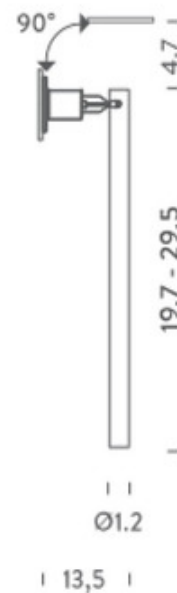

COMPANY	PROJECT	FIXTURE TYPE	APPROVED BY	DATE