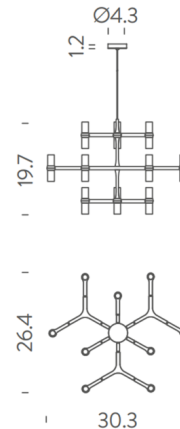

### Specifications

COLOR	Sandblasted Glass
BODY FINISH	White
WATTAGE	300W
DIMMER	Standard 120V
DIMENSIONS	30.3"W x 19.7"H x 26.4"D
BULB INCLUDED	12 x JCD/G9/25W/120V Halogen
OTHER BULB OPTIONS	12 x JCD/G9/120V LED
COUNTRY OF ORIGIN	Italy

### Technical Information

PRODUCT DIMENSIONS	Cable Length: 98.4"
--------------------	---------------------

Shown in white / sandblasted glass

CLICK TO VIEW PRODUCT

Notes: