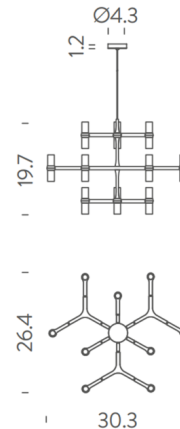

CLICK TO VIEW PRODUCT

Notes: