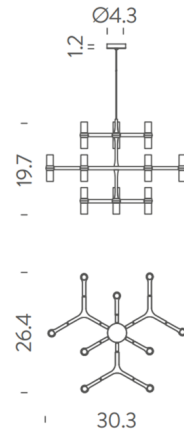

### Specifications

COLOR . . . . . Sandblasted Glass  
BODY FINISH . . . . . White  
WATTAGE . . . . . 300W  
DIMMER . . . . . Standard 120V  
DIMENSIONS . . . . . 30.3"W x 19.7"H x 26.4"D  
BULB INCLUDED . . . . . 12 x JCD/G9/25W/120V Halogen  
OTHER BULB OPTIONS . . . . . 12 x JCD/G9/120V LED  
COUNTRY OF ORIGIN . . . . . Italy

### Technical Information

PRODUCT DIMENSIONS . . . . . Cable Length: 98.4"

Shown in white / sandblasted glass

CLICK TO VIEW PRODUCT

Notes: