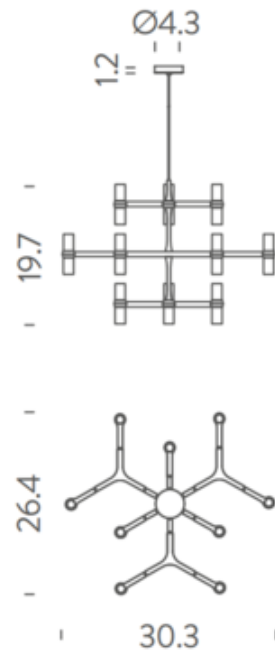

DESIGNER

Jehs + Laub

BRAND

Nemo

DESCRIPTION

The Crown Minor Chandelier brings a clean detailed look to your interior space. The modular structure is available in White, Gold, Polished Aluminum, Gold Plated, Black Plated, and Matte Black with sandblasted glass diffusers and clear cable. Optional G9 LED kit sold separately.

Shown in: White / Sandblasted Glass

SHADE COLOR	Sandblasted Glass
BODY FINISH	White
WATTAGE	300W
DIMMER	Standard 120V
DIMENSIONS	30.3"W x 19.7"H x 26.4"D
BULB INCLUDED	
LAMP	12 x JCD/G9/25W/120V Halogen 12 x JCD/G9/120V LED

Technical Information

PRODUCT DIMENSIONS	Cable Length: 98.4"
---------------------------	---------------------

SPEC # NIL583206

COMPANY	PROJECT	FIXTURE TYPE	APPROVED BY	DATE