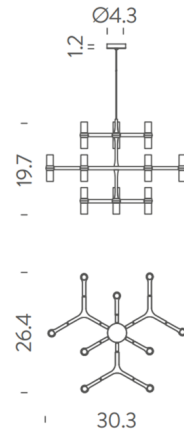

CLICK TO VIEW PRODUCT

Notes: