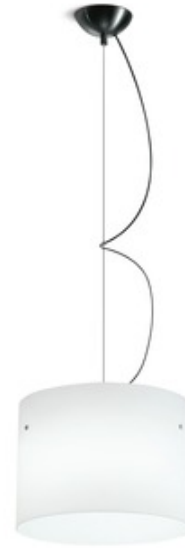

**DESIGNER**

Stefano Marcato

**BRAND**

Nemo

**DESCRIPTION**

Donna Pendant, designed by Stefano Marcato, features a Chrome structure and duplex blown glass in White. One 60 watt 120 volt B10 candelabra base bulb is required, but not included. CE listed. 7.9 inch width x 5.1 inch height x 82 inch maximum length.

<b>SHADE COLOR</b>	White
<b>BODY FINISH</b>	Chrome
<b>WATTAGE</b>	5W
<b>DIMMER</b>	Standard 120V
<b>DIMENSIONS</b>	82"L x 7.9"W x 5.1"H
<b>BULB NOT INCLUDED</b>	
<b>LAMP</b>	1 x B11/Candelabra (E12)/5W/120V LED 1 x B10/Candelabra (E12)/60W/120V Incandescent