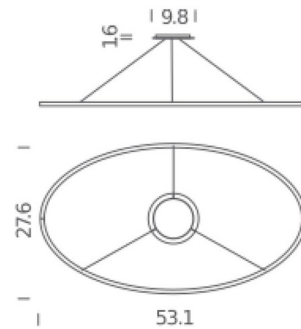

CLICK TO VIEW PRODUCT

Notes: