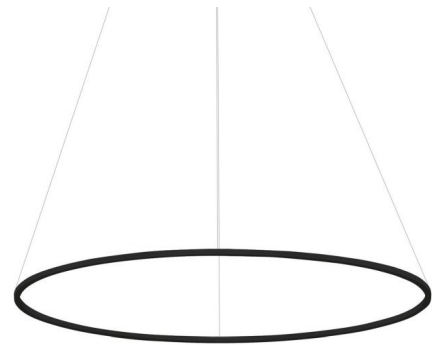

Lightology

lightology.com
866-954-4489
05-24-26

Project: _____
Company: _____
Location: _____ Fixture Type: _____
SPEC #: **NIL583219**
Approved On: _____ Approved By: _____

Ellisse Major Pendant By Nemo

Description

The Ellisse Major Pendant, with uplight or downlight, brings an open airy feel to a variety of interior spaces. An aluminum ring can be adjusted to your desired position, creating a one of a kind piece. Available with matt lacquered painted finish in White, Black, or Gold or polished anodized finish in Gold or Aluminum. NOTE: No 3000K in Gold Anodized for either up or down light option.

Specifications

COLOR	Opal
BODY FINISH	Black
WATTAGE	78W
DIMMER	Low Voltage Electronic
DIMENSIONS	53.1"W x 0.8"H x 27.6"D
INTEGRATED LED MODULE	1 x LED/78W/120V LED
COUNTRY OF ORIGIN	Italy

Technical Information

LAMP COLOR	3000K
LUMENS/WATT	33.97
LUMINOUS FLUX	2650 lumens

Shown in black / opal