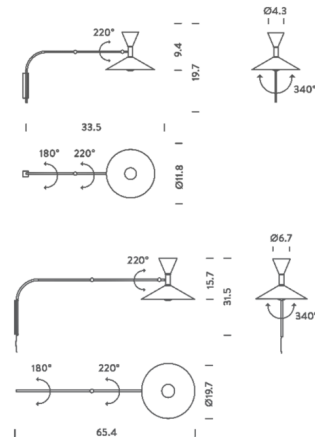

### Description

The Lampe de Marseille Plug-In Wall Light was designed by Le Corbusier for his residential housing project, the Unite d'Habitation of Marseille. The hourglass shaped shade houses two bulbs to direct light both upwards and downwards. An multi-hinged arm allows the light to be aimed precisely where it is needed most, making this fixture perfectly suited for task lighting in a home office. Double switch on the cable, for on/off and adjustable light output. Note: The Lampe de Marseille Mini option can be used as a plug-in or hardwired.

### Specifications

COLOR	.....	N/A
BODY FINISH	.....	Whitewash
WATTAGE	.....	140W
DIMMER	.....	N/A
DIMENSIONS	.....	19.7"W x 31.5"H x 65.4"D
BULB NOT INCLUDED	.....	2 x G40/Medium (E26)/70W/120V Incandescent
OTHER BULB OPTIONS	.....	2 x A19/Medium (E26)/120V LED