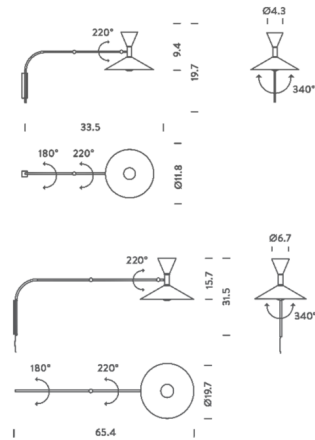

Description

The Lampe de Marseille Plug-In Wall Light was designed by Le Corbusier for his residential housing project, the Unite d'Habitation of Marseille. The hourglass shaped shade houses two bulbs to direct light both upwards and downwards. An multi-hinged arm allows the light to be aimed precisely where it is needed most, making this fixture perfectly suited for task lighting in a home office. Double switch on the cable, for on/off and adjustable light output. Note: The Lampe de Marseille Mini option can be used as a plug-in or hardwired.

Shown in whitewash

Specifications

COLOR	N/A
BODY FINISH	Whitewash
WATTAGE	140W
DIMMER	N/A
DIMENSIONS	19.7"W x 31.5"H x 65.4"D
BULB NOT INCLUDED	2 x G40/Medium (E26)/70W/120V Incandescent
OTHER BULB OPTIONS	2 x A19/Medium (E26)/120V LED