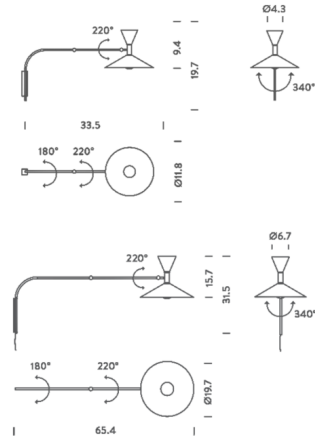

Description

The Lampe de Marseille Plug-In Wall Light was designed by Le Corbusier for his residential housing project, the Unite d'Habitation of Marseille. The hourglass shaped shade houses two bulbs to direct light both upwards and downwards. An multi-hinged arm allows the light to be aimed precisely where it is needed most, making this fixture perfectly suited for task lighting in a home office. Double switch on the cable, for on/off and adjustable light output. Note: The Lampe de Marseille Mini option can be used as a plug-in or hardwired.

Shown in whitewash

Specifications

COLOR	N/A
BODY FINISH	Whitewash
WATTAGE	92W
DIMMER	N/A
DIMENSIONS	11.8"W x 19.7"H x 33.5"D
BULB NOT INCLUDED	2 x A15/Candelabra (E12)/46W/120V Incandescent
OTHER BULB OPTIONS	2 x B10/Candelabra (E12)/120V LED