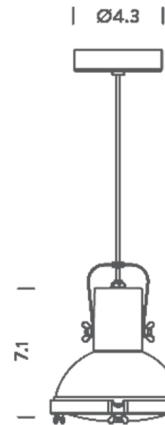

## Projecteur 165 Pendant By Nemo

### Description

The Projecteur 165 Pendant is a mini, adjustable version of Le Corbusier's iconic Projecteur design from 1954. The aluminum body is paired with a rounded, sandblasted glass diffuser that is fastened to the body with locking clips. An adjustable hinge allows the light to be angled to provide task and accent lighting as well as downward lighting. Includes black cord and canopy.

### Specifications

COLOR	Moka
BODY FINISH	Black
WATTAGE	23W
DIMMER	Standard 120V
DIMENSIONS	8.7"W x 7.1"H
BULB NOT INCLUDED	1 x A19/Medium (E26)/23W/120V Incandescent
OTHER BULB OPTIONS	1 x A19/Medium (E26)/120V LED