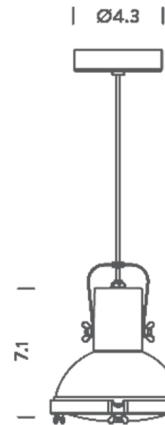

Lightology

lightology.com
866-954-4489
05-21-26

Project: _____

Company: _____

Location: _____ Fixture Type: _____

SPEC #: **NIL583312**

Approved On: _____ Approved By: _____

Projecteur 165 Pendant By Nemo

Description

The Projecteur 165 Pendant is a mini, adjustable version of Le Corbusier's iconic Projecteur design from 1954. The aluminum body is paired with a rounded, sandblasted glass diffuser that is fastened to the body with locking clips. An adjustable hinge allows the light to be angled to provide task and accent lighting as well as downward lighting. Includes black cord and canopy.

Specifications

COLOR	Moka
BODY FINISH	Black
WATTAGE	23W
DIMMER	Standard 120V
DIMENSIONS	8.7"W x 7.1"H
BULB NOT INCLUDED	1 x A19/Medium (E26)/23W/120V Incandescent
OTHER BULB OPTIONS	1 x A19/Medium (E26)/120V LED

CLICK TO VIEW PRODUCT

Notes: