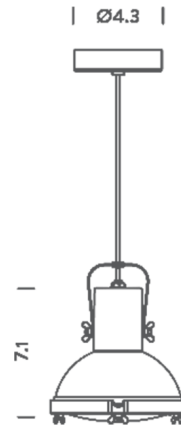

Description

The Projecteur 165 Pendant is a mini, adjustable version of Le Corbusier's iconic Projecteur design from 1954. The aluminum body is paired with a rounded, sandblasted glass diffuser that is fastened to the body with locking clips. An adjustable hinge allows the light to be angled to provide task and accent lighting as well as downward lighting. Includes black cord and canopy.

Shown in black / moka

Specifications

COLOR	Moka
BODY FINISH	Black
WATTAGE	23W
DIMMER	Standard 120V
DIMENSIONS	8.7"W x 7.1"H
BULB NOT INCLUDED	1 x A19/Medium (E26)/23W/120V Incandescent
OTHER BULB OPTIONS	1 x A19/Medium (E26)/120V LED