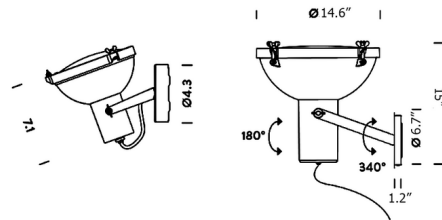

### Description

The Projecteur Wall Light was inspired by the fixtures Le Corbusier designed for India's Chandigarh High Court in 1954. The aluminum body is paired with a rounded, sandblasted glass diffuser that is fastened to the body with locking clips. The body is mounted on an adjustable frame that can be tilted and rotated to aim the light beam. Maybe installed as a wall or ceiling light. The 8.7 inch diameter fixture includes a Matte Black finished frame and canopy. The frame and canopy of the 14.6 inch diameter fixture are in the same finish as the lamp's body.

### Specifications

COLOR	Night Blue
BODY FINISH	Matte Black
WATTAGE	23W
DIMMER	Standard 120V
DIMENSIONS	8.7"W x 7.1"H
BULB NOT INCLUDED	1 x A19/Medium (E26)/23W/120V Incandescent
OTHER BULB OPTIONS	1 x A19/Medium (E26)/120V LED