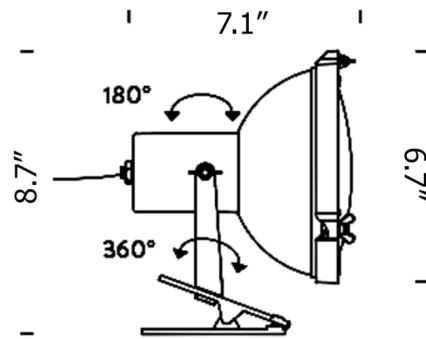

CLICK TO VIEW PRODUCT