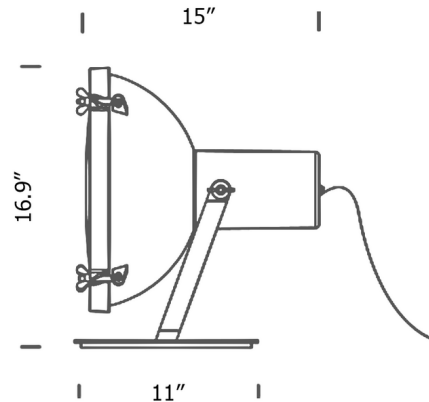

### Description

The Projecteur Floor Lamp was inspired by the fixtures Le Corbusier designed for India's Chandigarh High Court building in 1954. The aluminum body is paired with a rounded, sandblasted glass diffuser that is fastened to the body with locking clips. The body is mounted on an adjustable frame that can be tilted to aim the light beam. On/off switch located on cord.

### Specifications

COLOR	N/A
BODY FINISH	Night Blue
WATTAGE	150W
DIMMER	N/A
DIMENSIONS	16.9"H x 15"D
BULB NOT INCLUDED	1 x A19/Medium (E26)/150W/120V Incandescent
OTHER BULB OPTIONS	1 x A19/Medium (E26)/120V LED