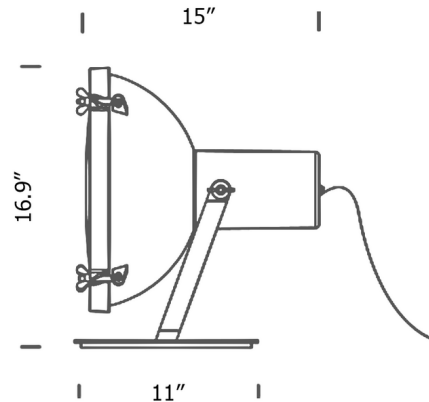

By Nemo

Description

The Projecteur Floor Lamp was inspired by the fixtures Le Corbusier designed for India's Chandigarh High Court building in 1954. The aluminum body is paired with a rounded, sandblasted glass diffuser that is fastened to the body with locking clips. The body is mounted on an adjustable frame that can be tilted to aim the light beam. On/off switch located on cord.

Shown in night blue

Specifications

COLOR	N/A
BODY FINISH	Night Blue
WATTAGE	150W
DIMMER	N/A
DIMENSIONS	16.9"H x 15"D
BULB NOT INCLUDED	1 x A19/Medium (E26)/150W/120V Incandescent
OTHER BULB OPTIONS	1 x A19/Medium (E26)/120V LED