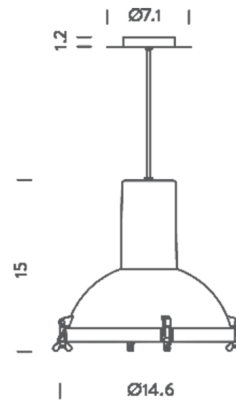

Specifications

COLOR	N/A
BODY FINISH	Night Blue
WATTAGE	150W
DIMMER	Standard 120V
DIMENSIONS	14.6"W x 15"H
BULB NOT INCLUDED	1 x A19/Medium (E26)/150W/120V Incandescent
OTHER BULB OPTIONS	1 x A19/Medium (E26)/120V LED

CLICK TO VIEW PRODUCT

Notes: