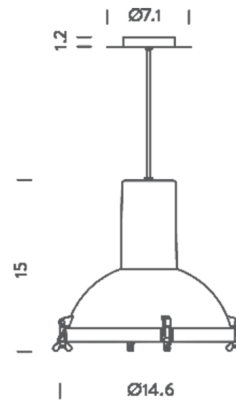

Description

The Projecteur 365 Pendant was originally designed by Le Corbusier for the Chandigarh High Court in 1954. The aluminum body is paired with a rounded, sandblasted glass diffuser that is fastened to the body with locking clips. Projecteur will add a touch of industrial style to any interior.

Shown in night blue

Specifications

COLOR	N/A
BODY FINISH	Night Blue
WATTAGE	150W
DIMMER	Standard 120V
DIMENSIONS	14.6"W x 15"H
BULB NOT INCLUDED	1 x A19/Medium (E26)/150W/120V Incandescent
OTHER BULB OPTIONS	1 x A19/Medium (E26)/120V LED