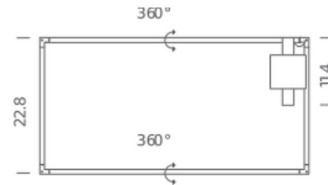

Shown in black / opal