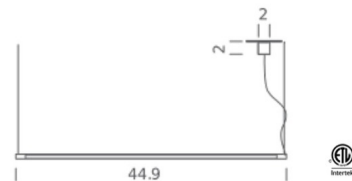

Shown in black / opal