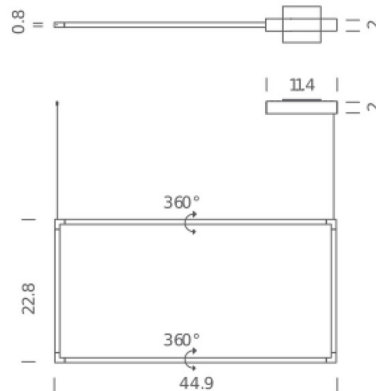

### Specifications

COLOR . . . . . Opal  
BODY FINISH . . . . . Black  
WATTAGE . . . . . 38W  
DIMMER . . . . . 0-10V  
DIMENSIONS . . . . . 44.9"L x 0.8"W x 22.83"H  
INTEGRATED LED MODULE . . . . . 2 x LED/19W/120V LED  
COUNTRY OF ORIGIN . . . . . Italy