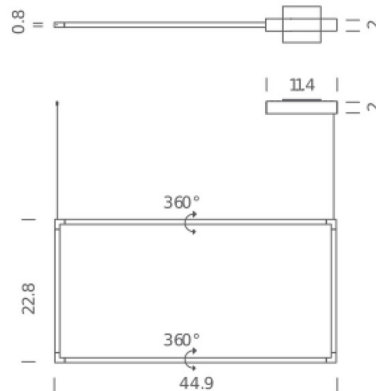

Shown in black / opal