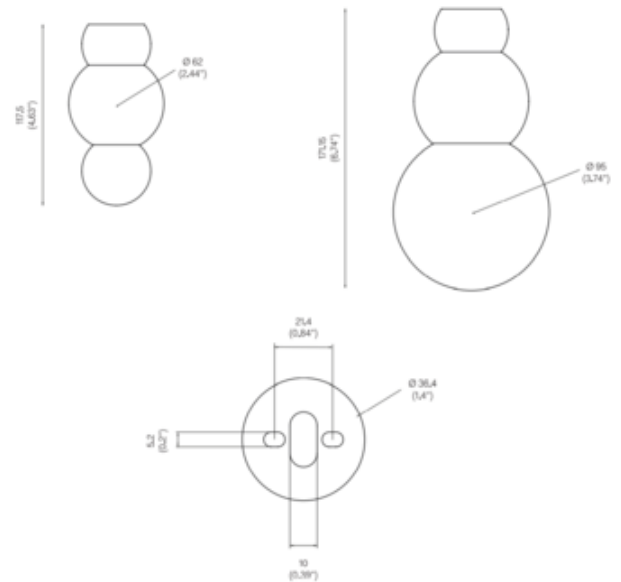

**DESIGNER** Michael Anastassiades  
**BRAND** Michael Anastassiades

**DESCRIPTION**

The Ball Ceiling Light, designed around the classic incandescent bulb, is an exercise to abstract the bulb into a perfectly spherical ball, celebrating its perfect shape by repeating it in metal. Includes a paintable junction box cover which will cover standard 4 inch junction boxes. The j-box cover extends beyond the fixture and will be visible.

*Shown in: Polished Brass / Opal*

<b>SHADE COLOR</b>	Opal
<b>BODY FINISH</b>	Polished Brass
<b>WATTAGE</b>	3.5W
<b>DIMMER</b>	Standard 120V
<b>DIMENSIONS</b>	3.74"W x 6.74"H
<b>BULB INCLUDED</b>	
<b>LAMP</b>	1 x JCD/G9/3.5W/120V LED

*Technical Information*

<b>LUMINOUS FLUX</b>	330 lumens
<b>LUMENS/WATT</b>	94.29
<b>LAMP COLOR</b>	2700K

**SPEC #** MAN583412

**120V version supplied with paintable junction box cover.**

COMPANY	PROJECT	FIXTURE TYPE	APPROVED BY	DATE