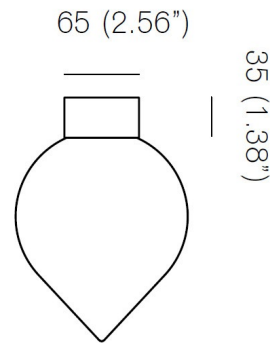

### Description

Bob is an inverted teardrop, resembling a weight suspended from a string, which is often used as a vertical reference line; a tool for building and measurements. Includes a paintable junction box cover which will cover standard 4 inch junction boxes. The j-box cover extends beyond the fixture and will be visible.

### Specifications

COLOR	Opal
BODY FINISH	Brass
WATTAGE	3.5W
DIMMER	Low Voltage Electronic
DIMENSIONS	5.91"W x 8.35"H
BULB INCLUDED	1 x JCD/G9/3.5W/120V LED