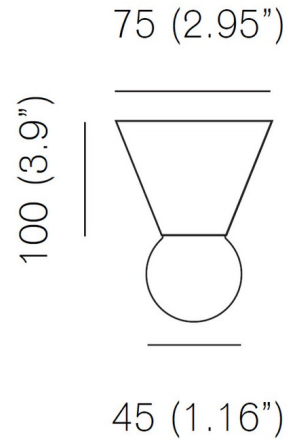

Lightology

lightology.com
866-954-4489
04-15-26

Project: _____

Company: _____

Location: _____ Fixture Type: _____

SPEC #: **MAN583458**

Approved On: _____ Approved By: _____

Cone Surface Mount By Michael Anastassiades

Description

The geometric, postmodern Cone Wall Scone / Ceiling Light brings a clean architectural vibe to a variety of interior spaces. Includes a paintable junction box cover which will cover standard 4 inch junction boxes. The j-box cover extends beyond the fixture and will be visible.

Shown in brass / opal

Specifications

COLOR	Opal
BODY FINISH	Brass
WATTAGE	2W
DIMMER	Standard 120V
DIMENSIONS	2.95"W x 2.95"H x 4.9"D
BULB INCLUDED	1 x JCD/G9/2W/120V LED

Technical Information

LAMP COLOR	2700K
LUMENS/WATT	125.00
LUMINOUS FLUX	250 lumens