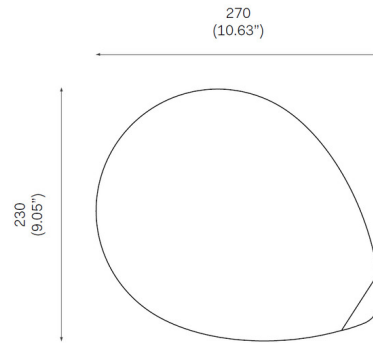

Description

On My Mind is a table or floor lamp that resembles a head resting on its side, or a balloon lightly touching the ground. The shape of the lamp allows it to roll freely on surfaces, allowing the light to be expressed through movement, rather than just as a stationary object. Includes black braided flex cord set with inline dimmer switch

Shown in brass / opal

Specifications

COLOR	Opal
BODY FINISH	Brass
WATTAGE	13W
DIMMER	Included
DIMENSIONS	10.63"W x 9.05"H
BULB INCLUDED	1 x LED/Medium (E26)/13W/120V LED

Technical Information

LAMP COLOR	2700K
LUMENS/WATT	107.69
LUMINOUS FLUX	1400 lumens