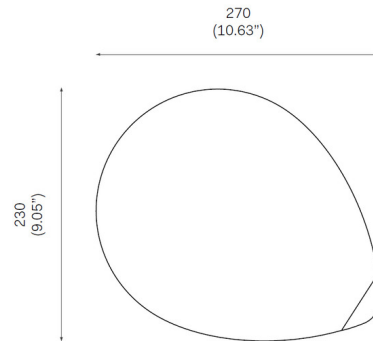

By Michael Anastassiades

Description

On My Mind is a table or floor lamp that resembles a head resting on its side, or a balloon lightly touching the ground. The shape of the lamp allows it to roll freely on surfaces, allowing the light to be expressed through movement, rather than just as a stationary object. Includes black braided flex cord set with inline dimmer switch

Shown in brass / opal

Specifications

COLOR Opal
BODY FINISH Brass
WATTAGE 13W
DIMMER Included
DIMENSIONS 10.63"W x 9.05"H
BULB INCLUDED 1 x LED/Medium (E26)/13W/120V LED

Technical Information

LAMP COLOR 2700K
LUMENS/WATT 107.69
LUMINOUS FLUX 1400 lumens