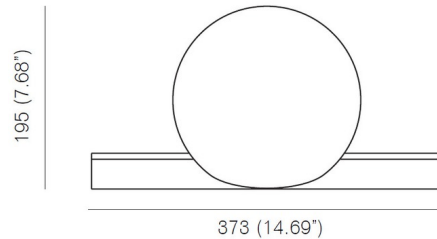

### Specifications

COLOR . . . . . Opal  
BODY FINISH . . . . . Satin Brass  
WATTAGE . . . . . 3.5W  
DIMMER . . . . . Included  
DIMENSIONS . . . . . 14.69"W x 7.87"H  
BULB INCLUDED . . . . . 1 x JCD/G9/3.5W/120V LED