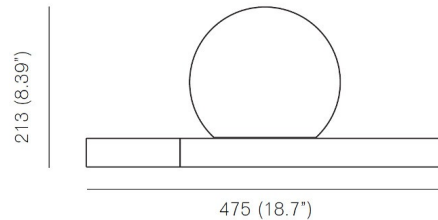

### Specifications

COLOR . . . . . Opal  
BODY FINISH . . . . . Satin Brass  
WATTAGE . . . . . 3.5W  
DIMMER . . . . . Included  
DIMENSIONS . . . . . 18.7"W x 7.87"H  
BULB INCLUDED . . . . . 1 x JCD/G9/3.5W/120V LED