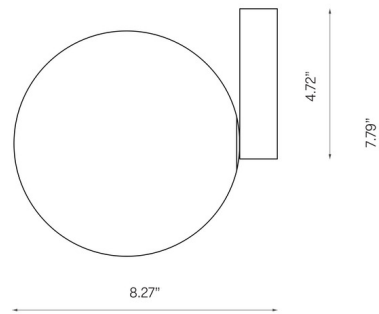

Shown in brass / opal

Specifications

COLOR	Opal
BODY FINISH	Brass
WATTAGE	3.5W
DIMMER	Standard 120V
DIMENSIONS	8.14"W x 7.79"H x 8.27"D
BULB INCLUDED	1 x JCD/G9/3.5W/120V LED

Technical Information

LAMP COLOR	2700K
LUMENS/WATT	100.00
LUMINOUS FLUX	350 lumens