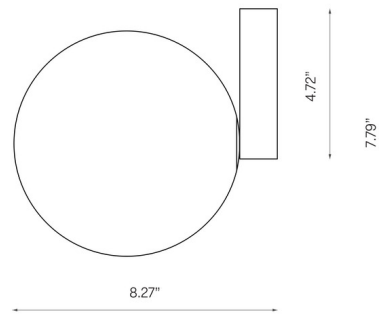

Shown in brass / opal

Specifications

COLOR	Opal
BODY FINISH	Brass
WATTAGE	3.5W
DIMMER	Standard 120V
DIMENSIONS	8.14\"W x 7.79\"H x 8.27\"D
BULB INCLUDED	1 x JCD/G9/3.5W/120V LED

Technical Information

LAMP COLOR	2700K
LUMENS/WATT	100.00
LUMINOUS FLUX	350 lumens