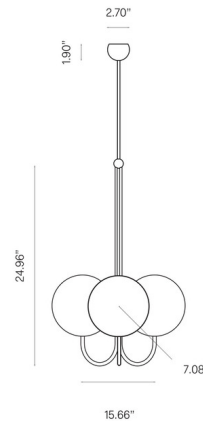

## Triple Angle Pendant

By Michael Anastassiades

### Description

Inspired by the shape of fishing hooks, Triple Angle consists of three luminous spheres and a triple hook. Upon ordering, please supply required drop length of fixture, measured from the ceiling to bottom fitting. Available from 29 to 103 inches. Height is not field-adjustable. Please contact Customer Service to order. Includes a paintable junction box cover which will cover standard 4 inch junction boxes. The j-box cover extends beyond the fixture and will be visible.

### Specifications

COLOR . . . . . Opal  
BODY FINISH . . . . . Satin Brass  
WATTAGE . . . . . 10.5W  
DIMMER . . . . . Low Voltage Electronic  
DIMENSIONS . . . . . 15.66"W x 28.9"H  
BULB INCLUDED . . . . . 3 x JCD/G9/3.5W/120V LED

### Technical Information

LAMP COLOR . . . . . 2700K  
LUMENS/WATT . . . . . 94.29  
LUMINOUS FLUX . . . . . 330 lumens

CLICK TO VIEW PRODUCT

Notes: